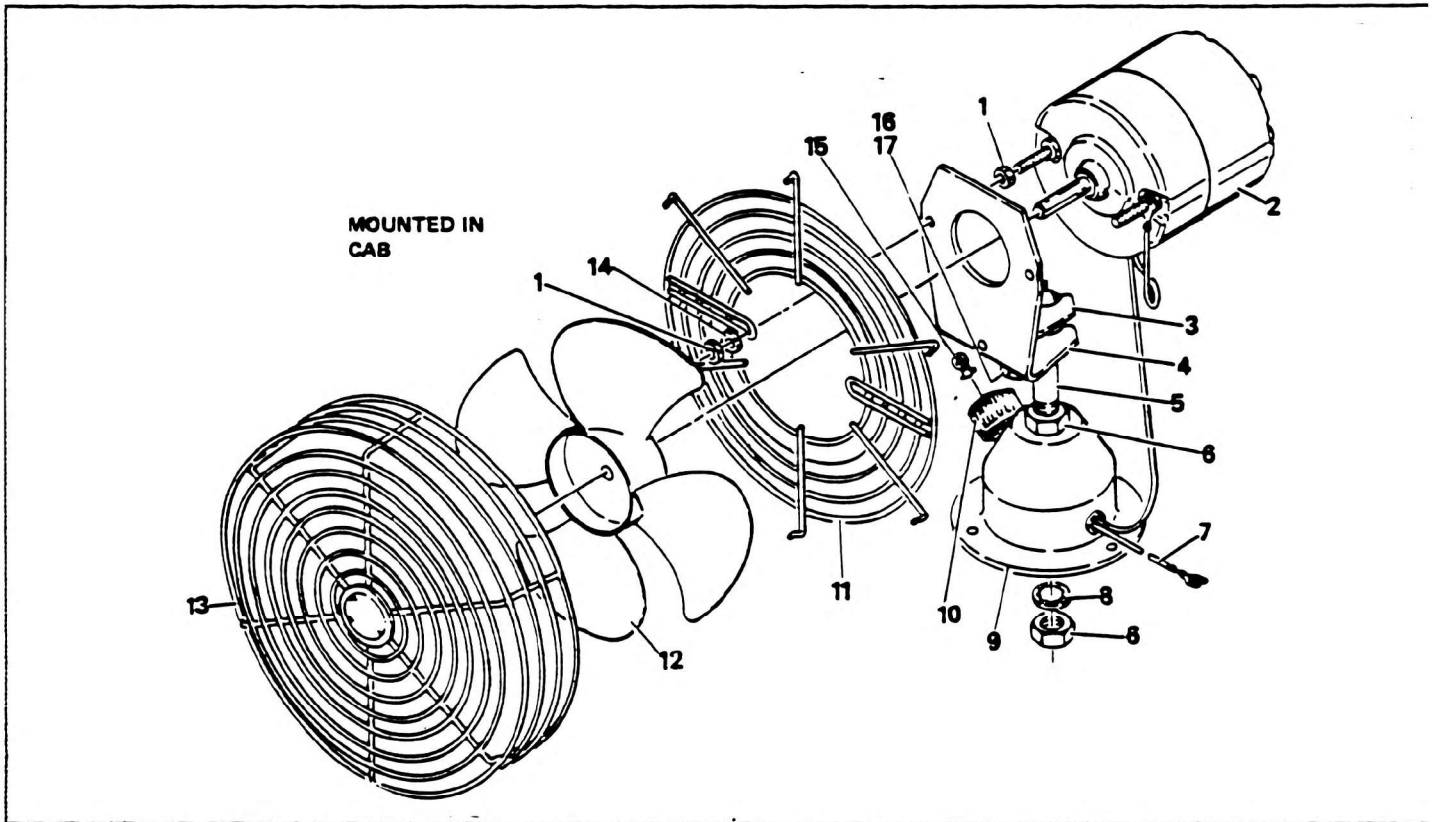

FAN ASSEMBLY - CAB

GROVE

NO.	PART NO.	QTY	DESCRIPTION	NO.	PART NO.	QTY	DESCRIPTION
	7-425-000034		COMPLETE ASSY				
1	7-660-081100	6	NUT, HEX 8-32 NC - GRD A	16	7-112-150650	1	BOLT, HEX 5/16"-18 NC X 3/4" - GRD 2
2	9-425-100008	1	MOTOR, 12-VOLT	17	7-950-150400	1	LOCKWASHER, INTERNAL 5/16"
3	9-425-100006	1	BRACKET, SMALL				
4	9-425-100005	1	BRACKET, LARGE				
5	9-425-100007	1	POST, BALL				
6	7-660-160200	2	NUT, HEX 3/8"-16 NC - GRD A				
7	NOT SERVICED	1	WIRE AND TERMINALS				
8	7-950-160450	1	LOCKWASHER, TOOTH- INTERNAL 3/8" REG				
9	9-425-100004	1	BASE, CUP W/EYELET				
10	9-425-100009	1	SWITCH, 12 VOLT				
11	9-425-100003	1	GUARD, FAN - REAR				
12	9-425-100001	1	BLADE, FAN				
13	9-425-100002	1	GUARD, FAN - FRONT				
14	7-950-080141	2	FLATWASHER 8 NARROW				
15	7-581-000052	1	BULB, 12 VOLT				